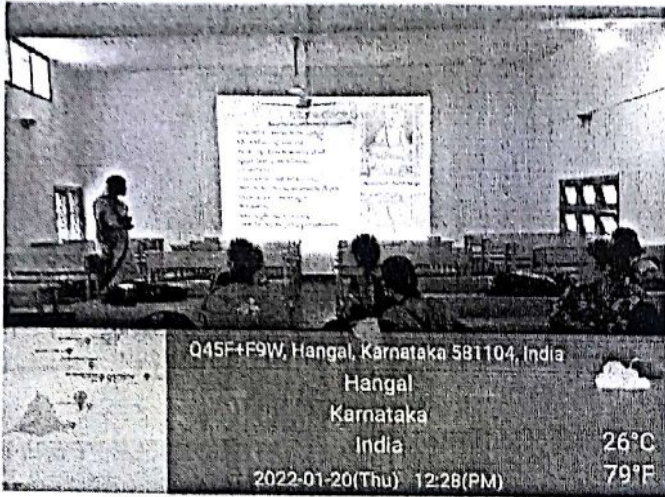

General Hall-01

Room No - 02

Q45F+F9W, Hangal, Karnataka 581104, India

Hangal
Karnataka
India

26°C

79°F

2022-01-20(Thu) 12:28(PM)