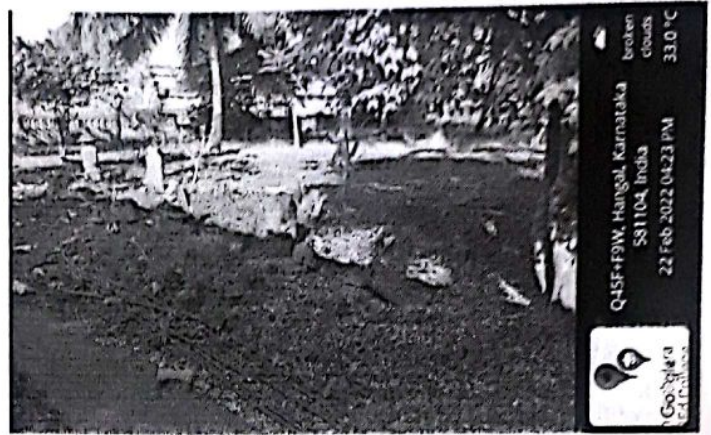

Ladies Hostel

[Faint, illegible text]

[Signature]
PRINCIPAL
S.K.V.V.Trust's (R)
Sri Kumareswar College of Education,
HANGAL, Dist : Haveri