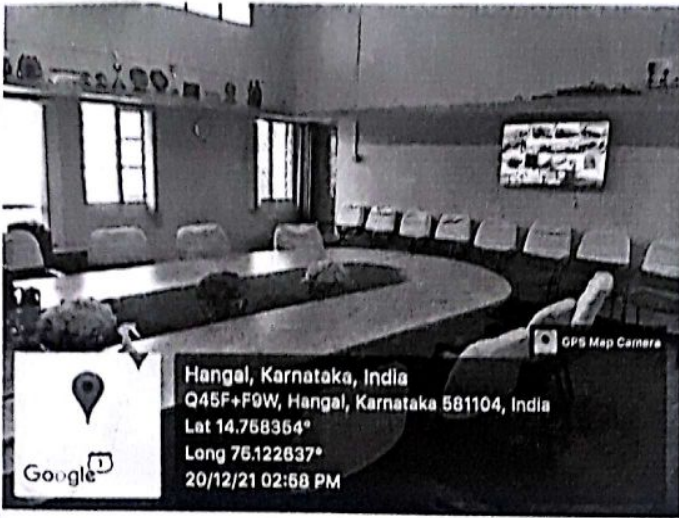

Principal Chamber