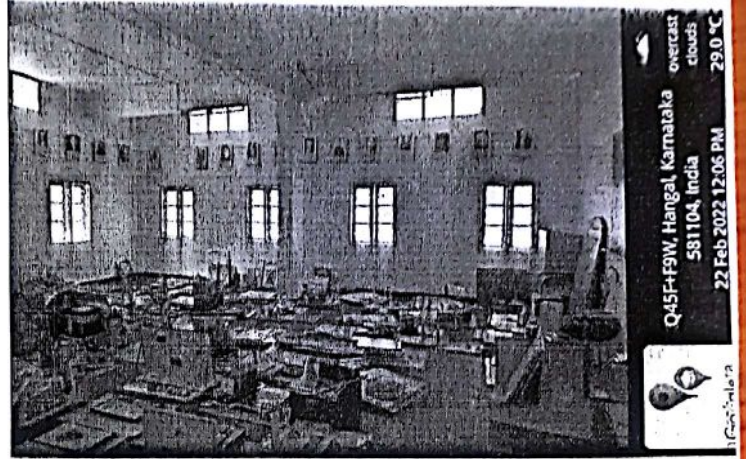

Q45F+F9W, Hangal, Karnataka 581104, India
22 Feb 2022 12:06 PM

Area : 53 ft2 in×22ft 8in

Area : 27 ft10 in×27ft 6in

Room No - 03

Room No - 04

Hangal, Karnataka, India
Q45F+F9W, Hangal, Karnataka 581104, India
Lat 14.758269°
Long 75.122596°
07/01/22 02:33 PM