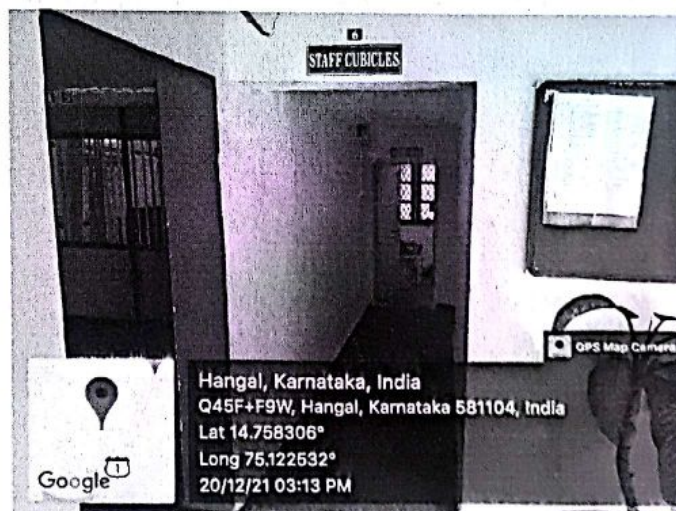

[Handwritten signature]
PRINCIPAL

S.K.V.V.Trust's (R)
Shri Kumareswar College of Education
HANGAL. Dist: Haveri

Sports Room

Carrer & Counselling Cell

Staff Room

[Signature]
PRINCIPAL
S.K.V.V.Trust's (R)
Shri Kumareswar College of Education
HANGAL. Dist : Haveri

IQAC Cell

Computer Lab

Language Lab & Resource Center

Ladies Rest Room

Staff Toilet

Water Filter

Generator

Gents Toilet