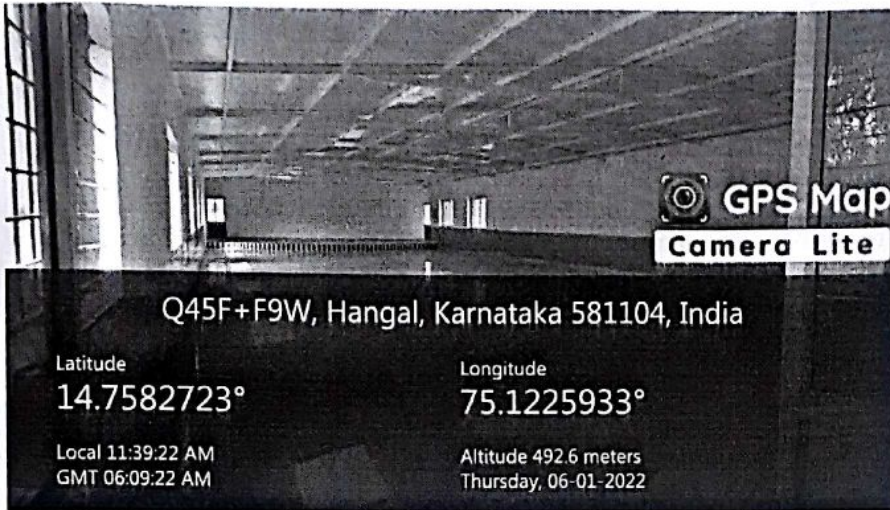

Ladies Hostel

Historic park

College Ground

Sitting chair

[Faint, illegible text]

[Signature]
PRINCIPAL
S.K.V.V.Trust's (R)
Sri Kumareswar College of Education,
HANGAL, Dist : Haveri

Function Hall

Store Room