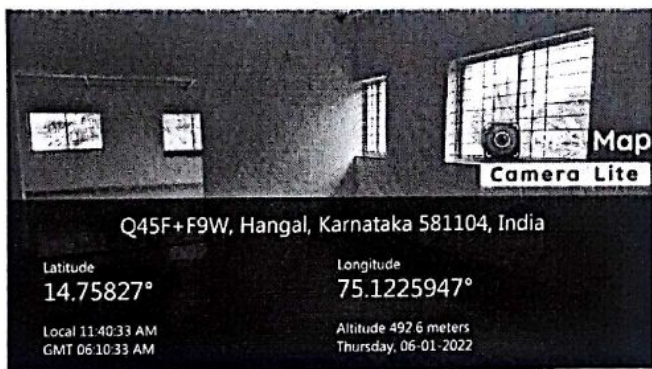

Ladies Hostel

Historic park

College Ground

Sitting chair

[Faint, illegible text]

[Signature]
PRINCIPAL
S.K.V.V.Trust's (R)
Sri Kumareswar College of Education,
HANGAL, Dist : Haveri

Function Hall

Store Room