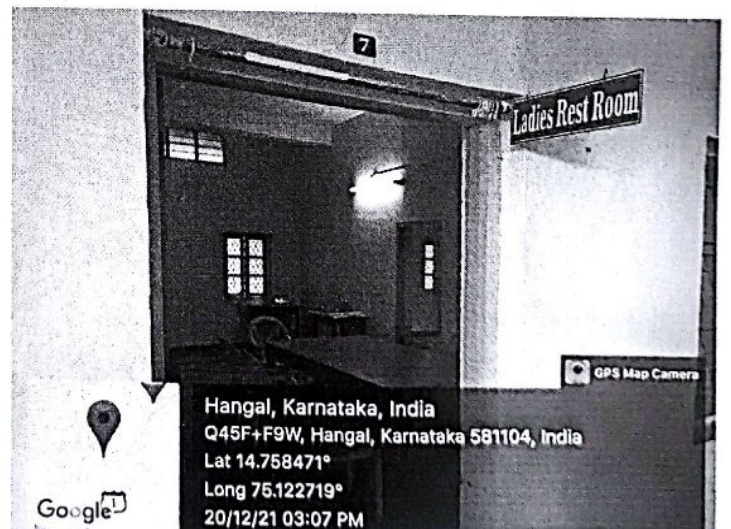

[Handwritten signature]
PRINCIPAL

S.K.V.V.Trust's (R)
Shri Kumareswar College of Education
HANGAL. Dist: Haveri

Sports Room

Carrer & Counselling Cell

Staff Room

[Signature]
PRINCIPAL
S.K.V.V.Trust's (R)
Shri Kumareswar College of Education
HANGAL. Dist : Haveri

IQAC Cell

Computer Lab

Language Lab & Resource Center

Ladies Rest Room

Staff Toilet

Water Filter

Generator

Gents Toilet